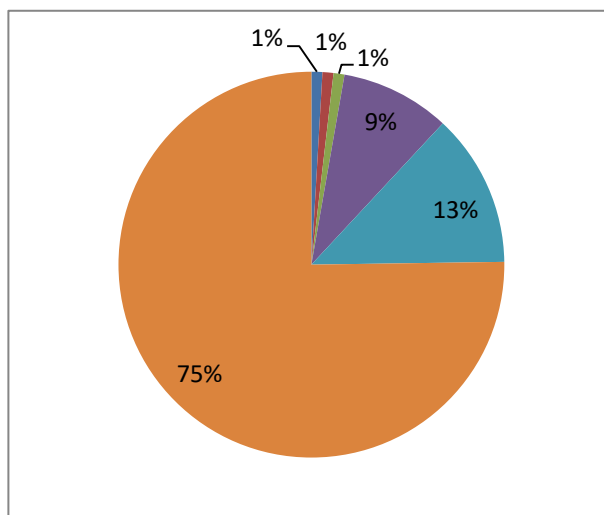

**PROF. RAVINDRA NIKAM COLLEGE OF PHARMACY
[B-PHARMACY], GONDUR, DHULE**

Result Analysis 2020-21

FY result analysis

Range	No. of student	% of student
0-50%	1	1
50-60%	1	1
60-70%	1	1
70-80%	10	9
80-90%	14	13
90-100%	82	75
Total	109	

No. of students admitted to course	109
No. Students failed	00
No. of Students passed and promoted to next year	109
Percent result	100%

**PROF. RAVINDRA NIKAM COLLEGE OF PHARMACY
[B-PHARMACY], GONDUR, DHULE**