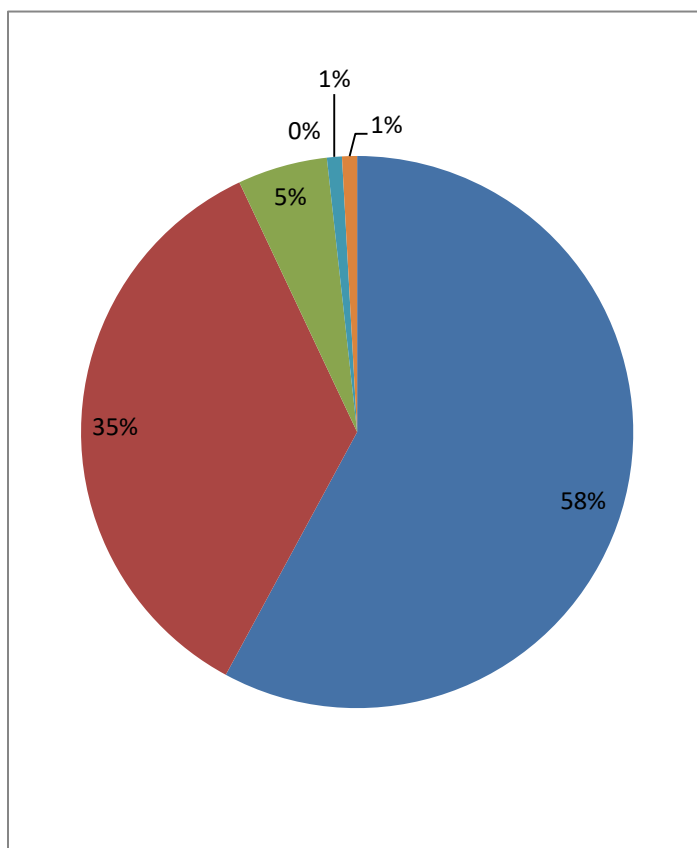

**PROF. RAVINDRA NIKAM COLLEGE OF PHARMACY
[B-PHARMACY], GONDUR, DHULE**

Result Analysis 2020-21

TY result analysis

Range	No. of student	% of student
0-50%	1	1
50-60%	1	1
60-70%	0	0
70-80%	6	5
80-90%	40	35
90-100%	66	58
Total	114	

No. of students admitted to course	114
No. Students failed	00
No. of Students passed and promoted to next year	114
Percent result	100%