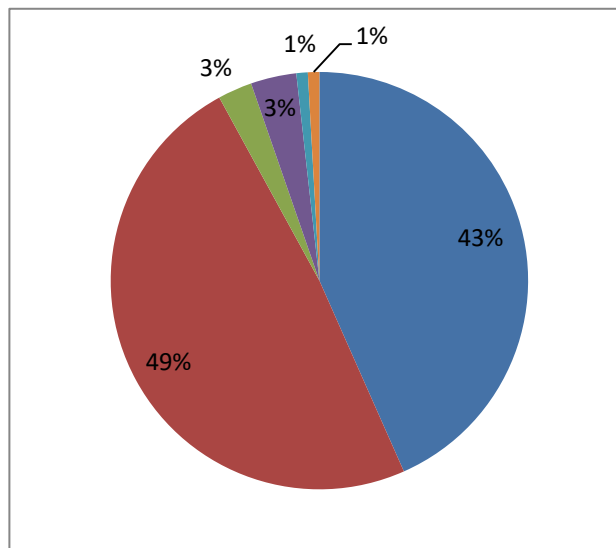

No. of students admitted to course	109
No. Students failed	00
No. of Students passed and promoted to next year	109
Percent result	100%

**PROF. RAVINDRA NIKAM COLLEGE OF PHARMACY
[B-PHARMACY], GONDUR, DHULE**

Result Analysis 2020-21

SY result analysis

Range	No. of student	% of student
0-50%	1	1
50-60%	1	1
60-70%	4	3
70-80%	3	3
80-90%	55	49
90-100%	49	43
Total	113	

No. of students admitted to course	113
No. Students failed	00
No. of Students passed and promoted to next year	113
Percent result	100%