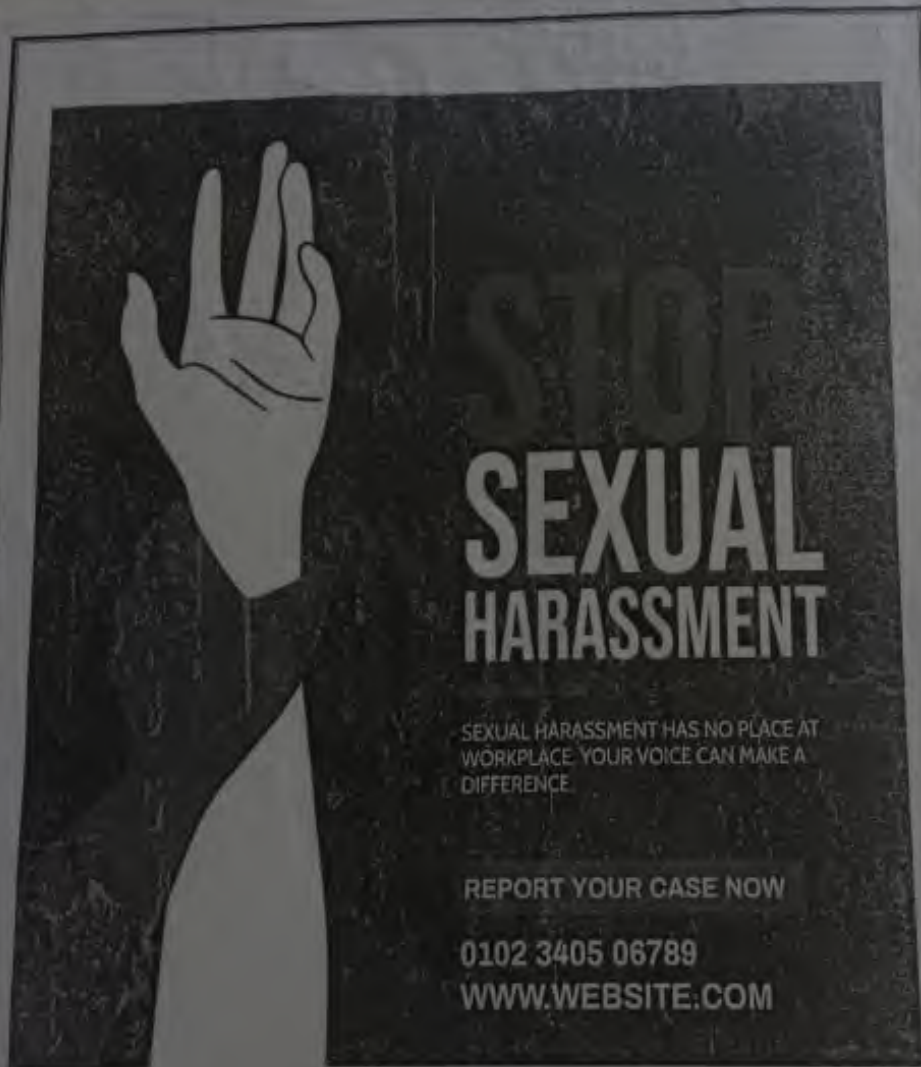

PROF. RAVINDRA NIKAM COLLEGE OF
PHARMACY, GONDUR, DHULE

Prof. Ravindra Nikam College of Pharmacy Gondur, Dhule, Maharashtra, India
WPJC+QCR, Gondur, Maharashtra 424002, India
Lat 20.93203°
Long 74.721161°
06/11/23 04:40 PM GMT +05:30