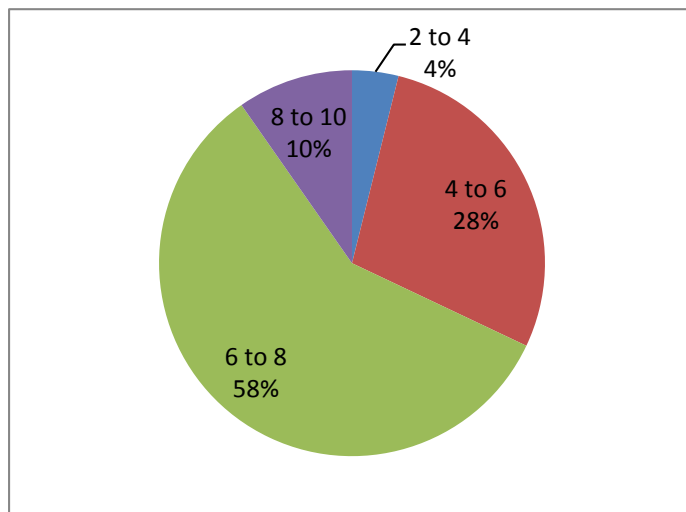

**PROF.RAVINDRA NIKAM COLLEGE OF PHARMACY
[B-PHARMACY], GONDUR, DHULE**

Result Analysis 2019-20

SY result analysis

Range(CGPA)	No. of student	% of student
0 to 4	4	3.8
4 to 6	29	28.2
6 to 8	60	58.3
8 to 10	10	9.7
total	103	100

No. of students admitted to course	103
No. Students failed	01
No. of Students passed and promoted to next year	102
Percent result	99%

**PROF.RAVINDRA NIKAM COLLEGE OF PHARMACY
[B-PHARMACY], GONDUR, DHULE**