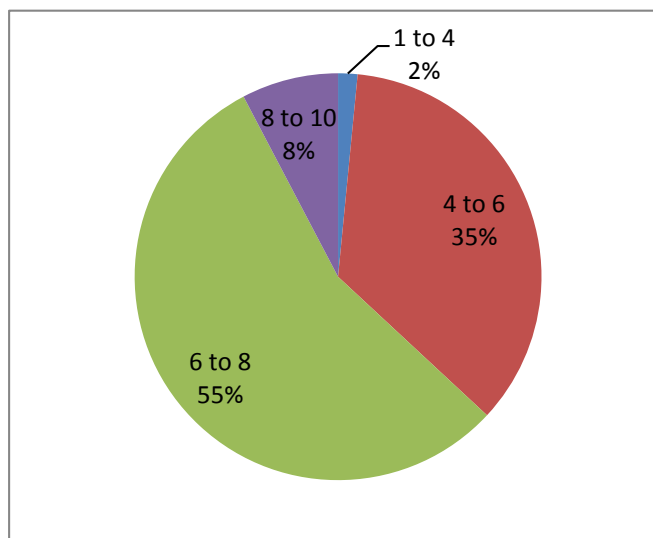

No. of students admitted to course	103
No. Students failed	01
No. of Students passed and promoted to next year	102
Percent result	99%

**PROF.RAVINDRA NIKAM COLLEGE OF PHARMACY
[B-PHARMACY], GONDUR, DHULE**

Result Analysis 2019-20

FY result analysis

Range(CGPA)	No. of student	% of student
1 to 4	1	2
4 to 6	23	35
6 to 8	36	55
8 to 10	5	8
total	65	100

No. of students admitted to course	65
No. Students failed	00
No. of Students passed and promoted to next year	65
Percent result	100%